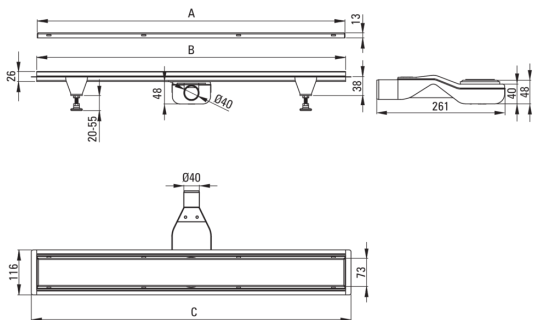

Product code: KOS_R10D
EAN: 5907650868484
Color: brushed gold
Warranty [years]: 10

Drain

Material	stainless steel
Length [mm]	1000

Features:

- The drain is made of high quality stainless steel
- The set includes feet for easy leveling and a hook for removing the grate
- Easy to clean siphon
- Only the best materials, the quality of which has been confirmed by laboratory tests
- Hygienic certificate of the National Institute of Hygiene confirming the product's compliance with safety standards
- Possibility to choose installation method
- Dedicated cleaning agent, safe for cleaned surfaces

Model	A (mm)	B (mm)	C (mm)
KOS 006D	600	598	630
KOS 007D	700	698	730
KOS 008D	800	798	830
KOS 009D	900	898	930
KOS 010D	1000	998	1030