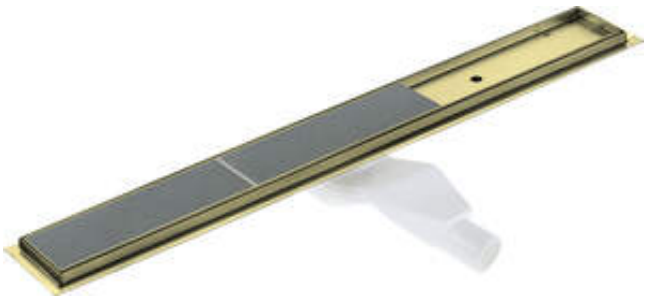

Product code: KOS_R10D
EAN: 5907650868484
Color: brushed gold
Warranty [years]: 10

Drain

Material	stainless steel
Length [mm]	1000

Features:

- The drain is made of high quality stainless steel
- The set includes feet for easy leveling and a hook for removing the grate
- Easy to clean siphon
- Only the best materials, the quality of which has been confirmed by laboratory tests
- Hygienic certificate of the National Institute of Hygiene confirming the product's compliance with safety standards
- Possibility to choose installation method
- Dedicated cleaning agent, safe for cleaned surfaces

Model	A (mm)	B (mm)	C (mm)
KOS 006D	600	598	630
KOS 007D	700	698	730
KOS 008D	800	798	830
KOS 009D	900	898	930
KOS 010D	1000	998	1030