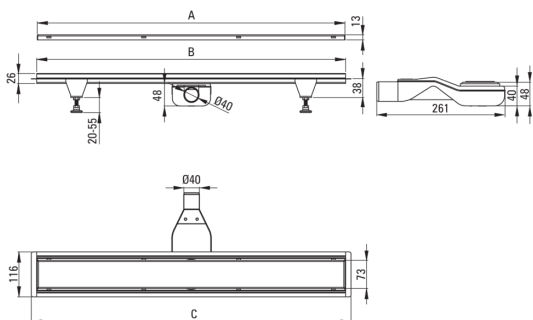

Product code: KOS_R10D

EAN: 5907650868484

Color: brushed gold

Warranty [years]: 10

Drain

Material stainless steel

Length [mm] 1000

Features:

- The drain is made of high quality stainless steel
- The set includes feet for easy leveling and a hook for removing the grate
- Easy to clean siphon
- Only the best materials, the quality of which has been confirmed by laboratory tests
- Hygienic certificate of the National Institute of Hygiene confirming the product's compliance with safety standards
- Possibility to choose installation method
- Dedicated cleaning agent, safe for cleaned surfaces

Model	A (mm)	B (mm)	C (mm)
KOS 006D	600	598	630
KOS 007D	700	698	730
KOS 008D	800	798	830
KOS 009D	900	898	930
KOS 010D	1000	998	1030