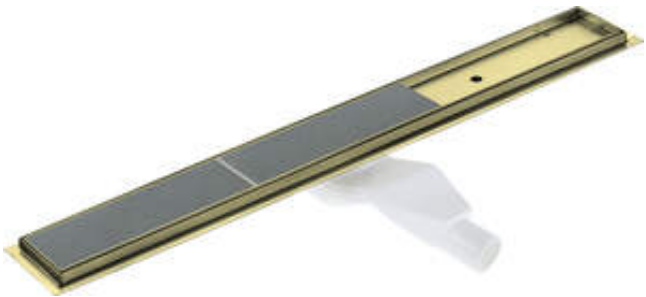

Product code: KOS_R10D

EAN: 5907650868484

Color: brushed gold

Warranty [years]: 10

Drain

Material stainless steel

Length [mm] 1000

Features:

- The drain is made of high quality stainless steel
- The set includes feet for easy leveling and a hook for removing the grate
- Easy to clean siphon
- Only the best materials, the quality of which has been confirmed by laboratory tests
- Hygienic certificate of the National Institute of Hygiene confirming the product's compliance with safety standards
- Possibility to choose installation method
- Dedicated cleaning agent, safe for cleaned surfaces