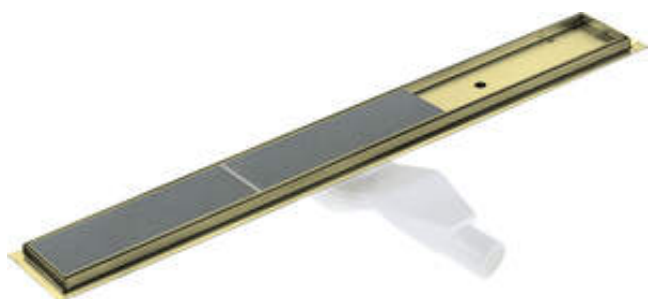

**Product code:** KOS\_R09D

**EAN:** 5907650868477

**Color:** brushed gold

**Warranty [years]:** 10

## Drain

Material stainless steel

Length [mm] 900

## Features:

- The drain is made of high quality stainless steel
- The set includes feet for easy leveling and a hook for removing the grate
- Easy to clean siphon
- Only the best materials, the quality of which has been confirmed by laboratory tests
- Hygienic certificate of the National Institute of Hygiene confirming the product's compliance with safety standards
- Possibility to choose installation method
- Dedicated cleaning agent, safe for cleaned surfaces