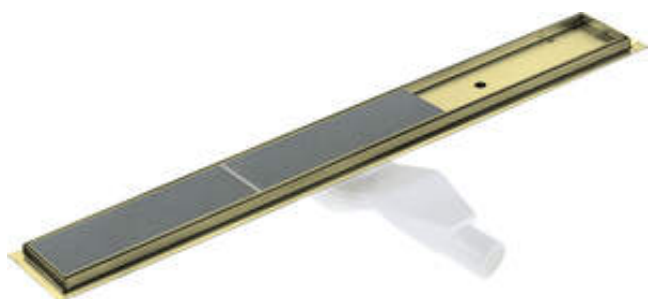

Product code: KOS_R09D

EAN: 5907650868477

Color: brushed gold

Warranty [years]: 10

Drain

Material stainless steel

Length [mm] 900

Features:

- The drain is made of high quality stainless steel
- The set includes feet for easy leveling and a hook for removing the grate
- Easy to clean siphon
- Only the best materials, the quality of which has been confirmed by laboratory tests
- Hygienic certificate of the National Institute of Hygiene confirming the product's compliance with safety standards
- Possibility to choose installation method
- Dedicated cleaning agent, safe for cleaned surfaces