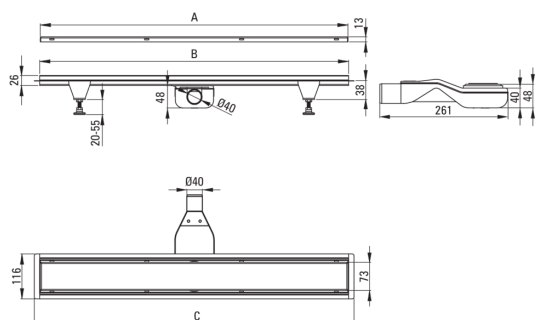

## Drain

Material stainless steel

Length [mm] 900

## Features:

- The drain is made of high quality stainless steel
- The set includes feet for easy leveling and a hook for removing the grate
- Easy to clean siphon
- Only the best materials, the quality of which has been confirmed by laboratory tests
- Hygienic certificate of the National Institute of Hygiene confirming the product's compliance with safety standards
- Possibility to choose installation method
- Dedicated cleaning agent, safe for cleaned surfaces

Model	A (mm)	B (mm)	C (mm)
KOS 006D	600	598	630
KOS 007D	700	698	730
KOS 008D	800	798	830
KOS 009D	900	898	930
KOS 010D	1000	998	1030