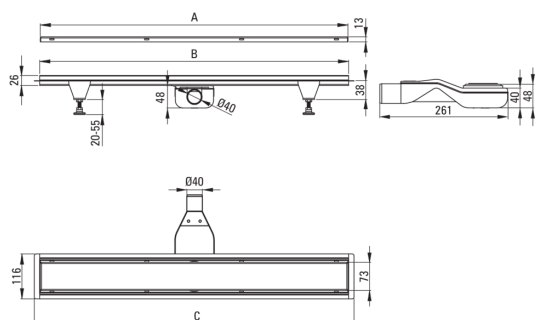

Product code: KOS_R08D

EAN: 5907650868460

Color: brushed gold

Warranty [years]: 10

Drain

Material stainless steel

Length [mm] 800

Features:

- The drain is made of high quality stainless steel
- The set includes feet for easy leveling and a hook for removing the grate
- Easy to clean siphon
- Only the best materials, the quality of which has been confirmed by laboratory tests
- Hygienic certificate of the National Institute of Hygiene confirming the product's compliance with safety standards
- Possibility to choose installation method
- Dedicated cleaning agent, safe for cleaned surfaces

Model	A (mm)	B (mm)	C (mm)
KOS 006D	600	598	630
KOS 007D	700	698	730
KOS 008D	800	798	830
KOS 009D	900	898	930
KOS 010D	1000	998	1030