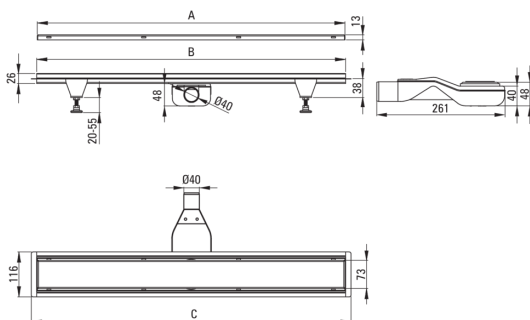

Product code: KOS_R08D

EAN: 5907650868460

Color: brushed gold

Warranty [years]: 10

Drain

Material stainless steel

Length [mm] 800

Features:

- The drain is made of high quality stainless steel
- The set includes feet for easy leveling and a hook for removing the grate
- Easy to clean siphon
- Only the best materials, the quality of which has been confirmed by laboratory tests
- Hygienic certificate of the National Institute of Hygiene confirming the product's compliance with safety standards
- Possibility to choose installation method
- Dedicated cleaning agent, safe for cleaned surfaces

Model	A (mm)	B (mm)	C (mm)
KOS 006D	600	598	630
KOS 007D	700	698	730
KOS 008D	800	798	830
KOS 009D	900	898	930
KOS 010D	1000	998	1030