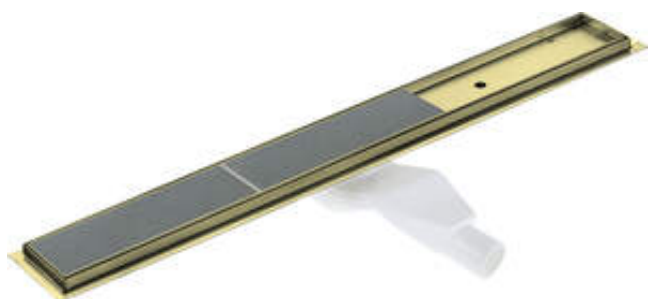

Product code: KOS_R08D

EAN: 5907650868460

Color: brushed gold

Warranty [years]: 10

Drain

Material stainless steel

Length [mm] 800

Features:

- The drain is made of high quality stainless steel
- The set includes feet for easy leveling and a hook for removing the grate
- Easy to clean siphon
- Only the best materials, the quality of which has been confirmed by laboratory tests
- Hygienic certificate of the National Institute of Hygiene confirming the product's compliance with safety standards
- Possibility to choose installation method
- Dedicated cleaning agent, safe for cleaned surfaces