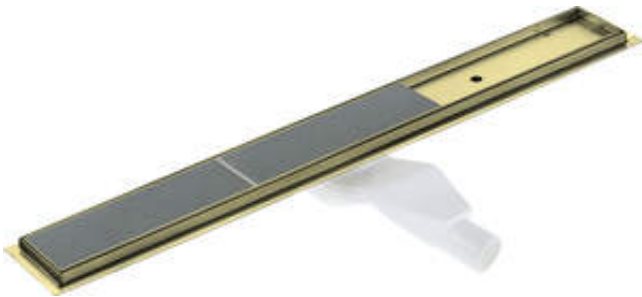

Product code: KOS_R08D

EAN: 5907650868460

Color: brushed gold

Warranty [years]: 10

Drain

Material stainless steel

Length [mm] 800

Features:

- The drain is made of high quality stainless steel
- The set includes feet for easy leveling and a hook for removing the grate
- Easy to clean siphon
- Only the best materials, the quality of which has been confirmed by laboratory tests
- Hygienic certificate of the National Institute of Hygiene confirming the product's compliance with safety standards
- Possibility to choose installation method
- Dedicated cleaning agent, safe for cleaned surfaces