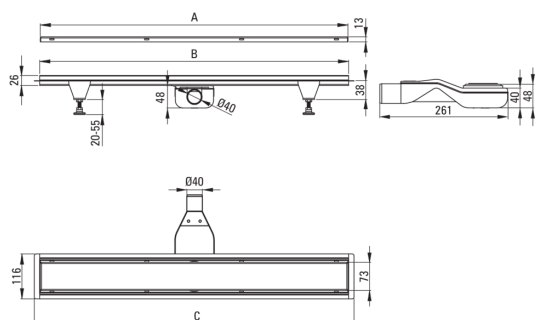

Product code: KOS_R07D

EAN: 5907650868453

Color: brushed gold

Warranty [years]: 10

Drain

Material stainless steel

Length [mm] 700

Features:

- The drain is made of high quality stainless steel
- The set includes feet for easy leveling and a hook for removing the grate
- Easy to clean siphon
- Only the best materials, the quality of which has been confirmed by laboratory tests
- Hygienic certificate of the National Institute of Hygiene confirming the product's compliance with safety standards
- Possibility to choose installation method
- Dedicated cleaning agent, safe for cleaned surfaces

Model	A (mm)	B (mm)	C (mm)
KOS 006D	600	598	630
KOS 007D	700	698	730
KOS 008D	800	798	830
KOS 009D	900	898	930
KOS 010D	1000	998	1030