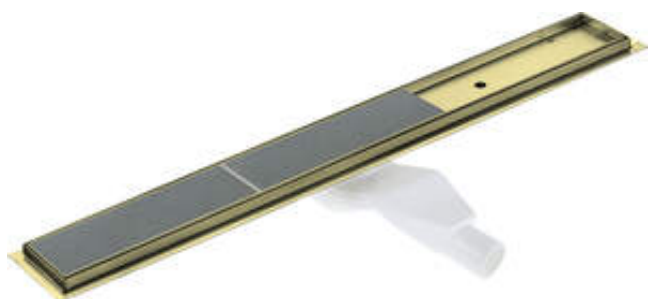

Product code: KOS_R07D

EAN: 5907650868453

Color: brushed gold

Warranty [years]: 10

Drain

Material stainless steel

Length [mm] 700

Features:

- The drain is made of high quality stainless steel
- The set includes feet for easy leveling and a hook for removing the grate
- Easy to clean siphon
- Only the best materials, the quality of which has been confirmed by laboratory tests
- Hygienic certificate of the National Institute of Hygiene confirming the product's compliance with safety standards
- Possibility to choose installation method
- Dedicated cleaning agent, safe for cleaned surfaces