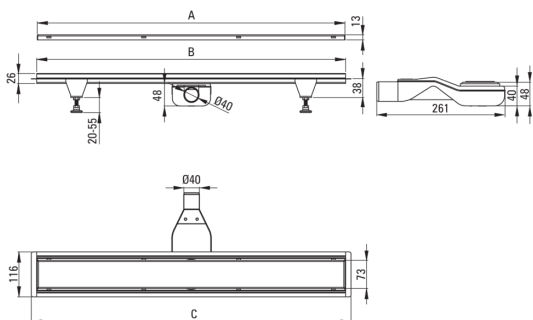

Product code: KOS_R06D

EAN: 5907650868446

Color: brushed gold

Warranty [years]: 10

Drain

Material stainless steel

Length [mm] 600

Features:

- The drain is made of high quality stainless steel
- The set includes feet for easy leveling and a hook for removing the grate
- Easy to clean siphon
- Only the best materials, the quality of which has been confirmed by laboratory tests
- Hygienic certificate of the National Institute of Hygiene confirming the product's compliance with safety standards
- Possibility to choose installation method
- Dedicated cleaning agent, safe for cleaned surfaces

Model	A (mm)	B (mm)	C (mm)
KOS 006D	600	598	630
KOS 007D	700	698	730
KOS 008D	800	798	830
KOS 009D	900	898	930
KOS 010D	1000	998	1030