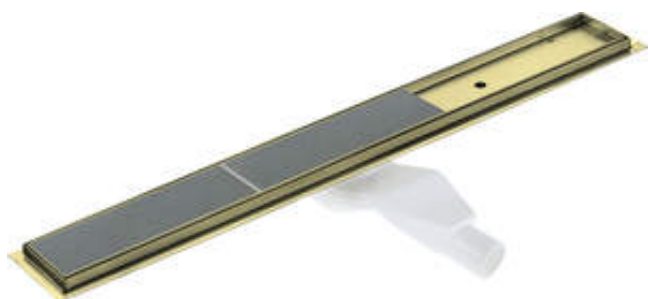

Product code: KOS_R06D

EAN: 5907650868446

Color: brushed gold

Warranty [years]: 10

Drain

Material stainless steel

Length [mm] 600

Features:

- The drain is made of high quality stainless steel
- The set includes feet for easy leveling and a hook for removing the grate
- Easy to clean siphon
- Only the best materials, the quality of which has been confirmed by laboratory tests
- Hygienic certificate of the National Institute of Hygiene confirming the product's compliance with safety standards
- Possibility to choose installation method
- Dedicated cleaning agent, safe for cleaned surfaces