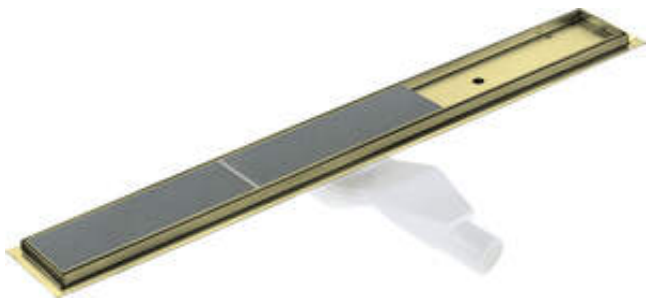

Product code: KOS_R06D

EAN: 5907650868446

Color: brushed gold

Warranty [years]: 10

Drain

Material stainless steel

Length [mm] 600

Features:

- The drain is made of high quality stainless steel
- The set includes feet for easy leveling and a hook for removing the grate
- Easy to clean siphon
- Only the best materials, the quality of which has been confirmed by laboratory tests
- Hygienic certificate of the National Institute of Hygiene confirming the product's compliance with safety standards
- Possibility to choose installation method
- Dedicated cleaning agent, safe for cleaned surfaces