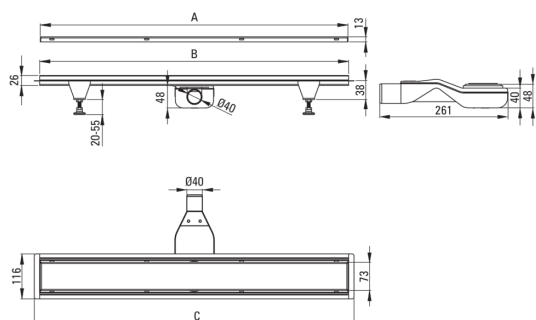

Product code: KOS_R06D

EAN: 5907650868446

Color: brushed gold

Warranty [years]: 10

Drain

Material stainless steel

Length [mm] 600

Features:

- The drain is made of high quality stainless steel
- The set includes feet for easy leveling and a hook for removing the grate
- Easy to clean siphon
- Only the best materials, the quality of which has been confirmed by laboratory tests
- Hygienic certificate of the National Institute of Hygiene confirming the product's compliance with safety standards
- Possibility to choose installation method
- Dedicated cleaning agent, safe for cleaned surfaces

Model	A (mm)	B (mm)	C (mm)
KOS 006D	600	598	630
KOS 007D	700	698	730
KOS 008D	800	798	830
KOS 009D	900	898	930
KOS 010D	1000	998	1030