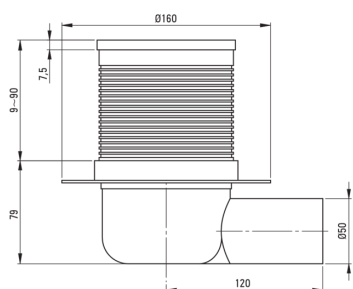

**Product code:** KOS\_R01C

**EAN:** 5907650880264

**Color:** brushed gold

**Warranty [years]:** 2

## Drain

Material	PP, stainless steel
----------	---------------------

Length [mm]	105
-------------	-----