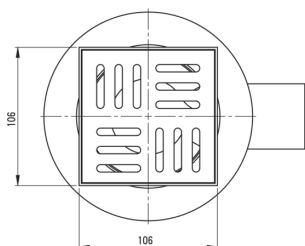

**Product code:** KOS\_R01C

**EAN:** 5907650880264

**Color:** brushed gold

**Warranty [years]:** 2

## Drain

Material	PP, stainless steel
----------	---------------------

Length [mm]	105
-------------	-----