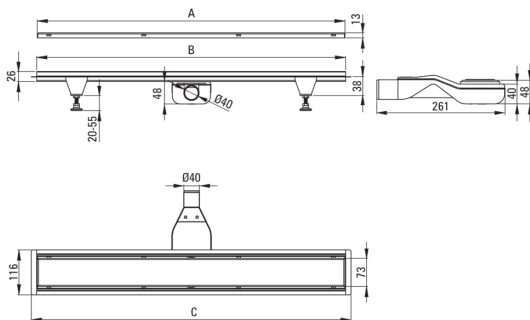

## Drain

Material stainless steel

Length [mm] 900

## Features:

- The drain is made of high quality stainless steel
- The set includes feet for easy leveling and a hook for removing the grate
- Easy to clean siphon
- Only the best materials, the quality of which has been confirmed by laboratory tests
- Hygienic certificate of the National Institute of Hygiene confirming the product's compliance with safety standards
- Dedicated cleaning agent, safe for cleaned surfaces
- Possibility to choose installation method

Model	A (mm)	B (mm)	C (mm)
KOS 006D	600	598	630
KOS 007D	700	698	730
KOS 008D	800	798	830
KOS 009D	900	898	930
KOS 010D	1000	998	1030