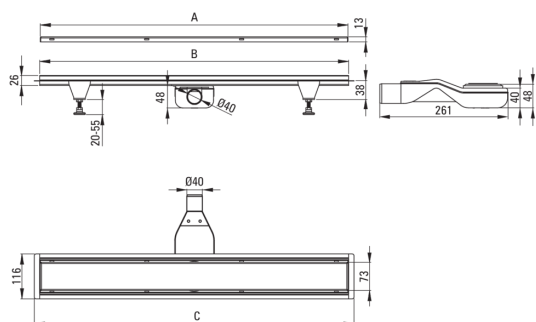

Product code: KOS_N06D

EAN: 5907650814351

Color: nero

Warranty [years]: 10

Drain

Material	stainless steel
Length [mm]	600

Features:

- The drain is made of high quality stainless steel
- Adjustable feet included
- Easy to clean siphon
- Only the best materials, the quality of which has been confirmed by laboratory tests
- Hygienic certificate of the National Institute of Hygiene confirming the product's compliance with safety standards
- Dedicated cleaning agent, safe for cleaned surfaces
- Possibility to choose installation method
- The set includes feet for easy leveling and a hook for removing the grate

Model	A (mm)	B (mm)	C (mm)
KOS 006D	600	598	630
KOS 007D	700	698	730
KOS 008D	800	798	830
KOS 009D	900	898	930
KOS 010D	1000	998	1030