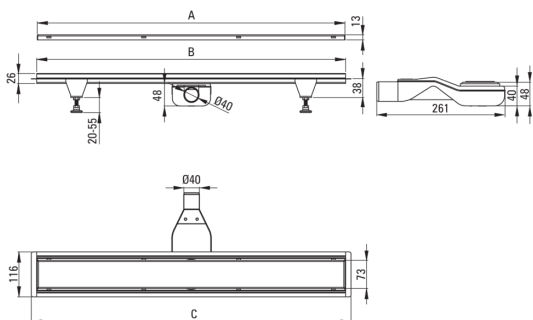

Product code: KOS_010D

EAN: 5907650879275

Color: brushed steel

Warranty [years]: 10

Drain

Material stainless steel

Length [mm] 1000

Features:

- The drain is made of high quality stainless steel
- The set includes feet for easy leveling and a hook for removing the grate
- Easy to clean siphon
- Only the best materials, the quality of which has been confirmed by laboratory tests
- Hygienic certificate of the National Institute of Hygiene confirming the product's compliance with safety standards
- Dedicated cleaning agent, safe for cleaned surfaces
- Possibility to choose installation method

Model	A (mm)	B (mm)	C (mm)
KOS 006D	600	598	630
KOS 007D	700	698	730
KOS 008D	800	798	830
KOS 009D	900	898	930
KOS 010D	1000	998	1030