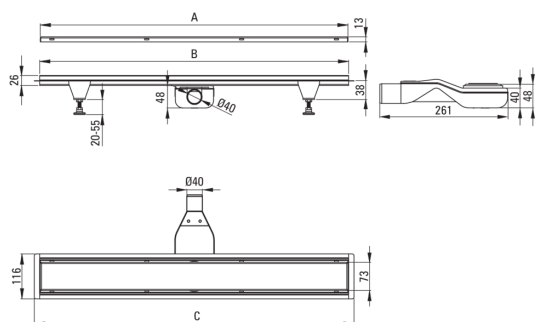

Product code: KOS_009D

EAN: 5907650811268

Color: brushed steel

Warranty [years]: 10

Drain

Material stainless steel

Length [mm] 900

Features:

- The drain is made of high quality stainless steel
- The set includes feet for easy leveling and a hook for removing the grate
- Easy to clean siphon
- Only the best materials, the quality of which has been confirmed by laboratory tests
- Hygienic certificate of the National Institute of Hygiene confirming the product's compliance with safety standards
- Dedicated cleaning agent, safe for cleaned surfaces
- Possibility to choose installation method

Model	A (mm)	B (mm)	C (mm)
KOS 006D	600	598	630
KOS 007D	700	698	730
KOS 008D	800	798	830
KOS 009D	900	898	930
KOS 010D	1000	998	1030