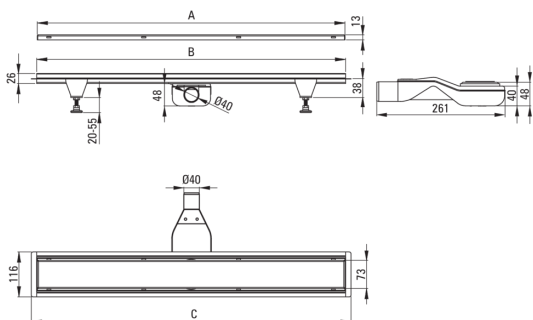

Product code: KOS_008D

EAN: 5907650879268

Color: brushed steel

Warranty [years]: 10

Drain

Material stainless steel

Length [mm] 800

Features:

- The drain is made of high quality stainless steel
- The set includes feet for easy leveling and a hook for removing the grate
- Easy to clean siphon
- Only the best materials, the quality of which has been confirmed by laboratory tests
- Hygienic certificate of the National Institute of Hygiene confirming the product's compliance with safety standards
- Dedicated cleaning agent, safe for cleaned surfaces
- Possibility to choose installation method

Model	A (mm)	B (mm)	C (mm)
KOS 006D	600	598	630
KOS 007D	700	698	730
KOS 008D	800	798	830
KOS 009D	900	898	930
KOS 010D	1000	998	1030