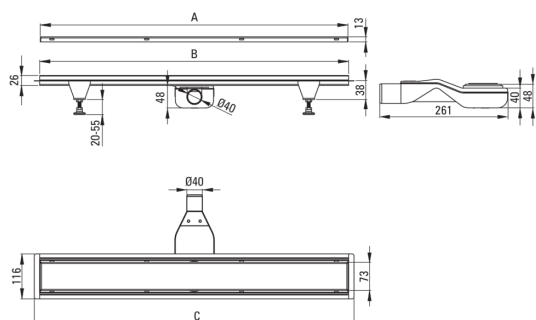

Product code: KOS_007D

EAN: 5907650879220

Color: brushed steel

Warranty [years]: 10

Drain

Material stainless steel

Length [mm] 700

Features:

- The drain is made of high quality stainless steel
- The set includes feet for easy leveling and a hook for removing the grate
- Only the best materials, the quality of which has been confirmed by laboratory tests
- Easy to clean siphon
- Hygienic certificate of the National Institute of Hygiene confirming the product's compliance with safety standards
- Dedicated cleaning agent, safe for cleaned surfaces
- Possibility to choose installation method

Model	A (mm)	B (mm)	C (mm)
KOS 006D	600	598	630
KOS 007D	700	698	730
KOS 008D	800	798	830
KOS 009D	900	898	930
KOS 010D	1000	998	1030