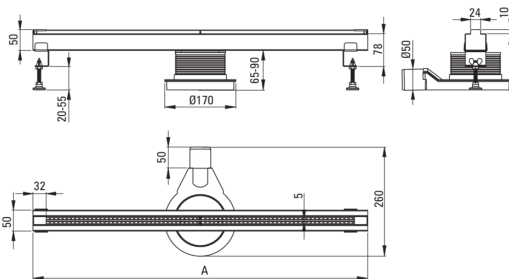

Linear drain, slotted

Product code: KON_007S

EAN: 5908212099506

Color: steel

Warranty [years]: 10

Drain

Material stainless steel

Length [mm] 700

Features:

- The drain is made of high quality stainless steel
- The set includes feet for easy leveling and a hook for removing the grate
- Only the best materials, the quality of which has been confirmed by laboratory tests
- Hygienic certificate of the National Institute of Hygiene confirming the product's compliance with safety standards
- The waste trap ensures quick water drainage - up to 40 l/min
- Dedicated cleaning agent, safe for cleaned surfaces
- Easy to clean siphon

Model	A (mm)
KON 007S	700
KON 008S	800
KON 009S	900