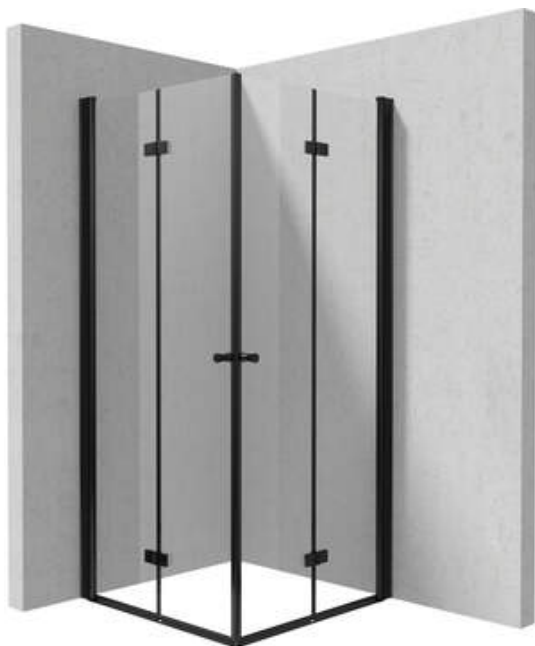

KERRIA PLUS

Shower cabin, square

Product code: KKNNX09X09

EAN: 5907650884385

Color: nero

Warranty [years]: 2

Showe cabin

Shape	square
Width [mm]	900
Length [mm]	900
Height [mm]	200
Glass thickness [mm]	6
Glass finish	transparent
Active cover	Yes

Features:

- Safe and durable tempered glass
- TOTALWHITE transparent glass
- Reversible door that allows the cabin to be mounted on the right or left side
- Possibility to install the cabin without a shower tray, directly on the tiles
- Active Cover coating
- Dedicated to Active Cover surfaces
- Covering of assembly elements
- Precise door closing through lifting hinges
- Profiles leveling the curvature of the walls
- Hinges in the plane of the glass
- Resistance to impacts, chemicals and stains in accordance with PN-EN 14428+A1:2008 norm, confirmed by tests of the Institute of Ceramics and Building Materials
- Only the best materials, the quality of which has been confirmed by laboratory tests
- Dedicated cleaning agent, safe for cleaned surfaces