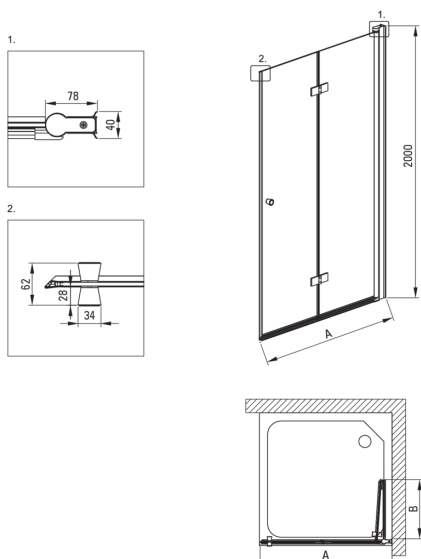

KERRIA PLUS

Shower cabin, square

Product code: KKNNX09X09

EAN: 5907650884385

Color: nero

Warranty [years]: 2

Showe cabin

Shape	square
Width [mm]	900
Length [mm]	900
Height [mm]	200
Glass thickness [mm]	6
Glass finish	transparent
Active cover	Yes

Features:

- Safe and durable tempered glass
- TOTALWHITE transparent glass
- Reversible door that allows the cabin to be mounted on the right or left side
- Possibility to install the cabin without a shower tray, directly on the tiles
- Active Cover coating
- Dedicated to Active Cover surfaces
- Covering of assembly elements
- Precise door closing through lifting hinges
- Profiles leveling the curvature of the walls
- Hinges in the plane of the glass
- Resistance to impacts, chemicals and stains in accordance with PN-EN 14428+A1:2008 norm, confirmed by tests of the Institute of Ceramics and Building Materials
- Only the best materials, the quality of which has been confirmed by laboratory tests
- Dedicated cleaning agent, safe for cleaned surfaces

Model	Size [mm]	A [mm]	B [mm]
KTSx47P	700x2000	670-685	285
KTSx42P	800x2000	770-785	335
KTSx41P	900x2000	870-885	385
KTSx43P	1000x2000	970-985	435