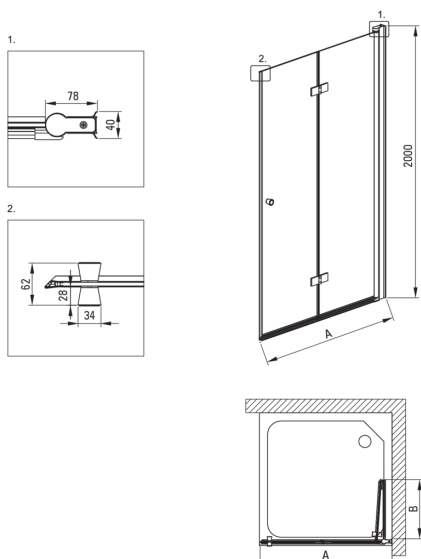

## Shower cabin, square

**Product code:** KKNNX09S09

**EAN:** 5907650884255

**Color:** nero

**Warranty [years]:** 2

### Showe cabin

Shape	square
Width [mm]	900
Length [mm]	900
Height [mm]	2000
Glass thickness [mm]	6
Glass finish	transparent
Active cover	Yes

Model	Size [mm]	A [mm]	B [mm]
KTSx47P	700x2000	670-685	285
KTSx42P	800x2000	770-785	335
KTSx41P	900x2000	870-885	385
KTSx43P	1000x2000	970-985	435