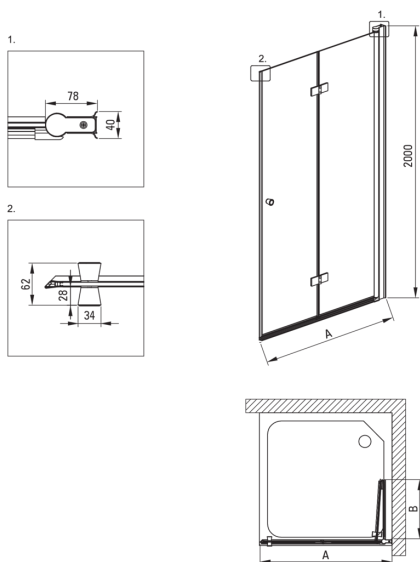

KERRIA PLUS

Shower cabin, square

Product code: KKNNX08X08

EAN: 5907650884415

Color: nero

Warranty [years]: 2

Showe cabin

Shape	square
Width [mm]	800
Length [mm]	800
Height [mm]	2000
Glass thickness [mm]	6
Glass finish	transparent
Active cover	Yes

Features:

- Safe and durable tempered glass
- TOTALWHITE transparent glass
- Reversible door that allows the cabin to be mounted on the right or left side
- Possibility to install the cabin without a shower tray, directly on the tiles
- Active Cover coating
- Dedicated to Active Cover surfaces
- Covering of assembly elements
- Precise door closing through lifting hinges
- Profiles leveling the curvature of the walls
- Hinges in the plane of the glass
- Resistance to impacts, chemicals and stains in accordance with PN-EN 14428+A1:2008 norm, confirmed by tests of the Institute of Ceramics and Building Materials
- Only the best materials, the quality of which has been confirmed by laboratory tests
- Dedicated cleaning agent, safe for cleaned surfaces

Model	Size [mm]	A [mm]	B [mm]
KTSx47P	700x2000	670-685	285
KTSx42P	800x2000	770-785	335
KTSx41P	900x2000	870-885	385
KTSx43P	1000x2000	970-985	435