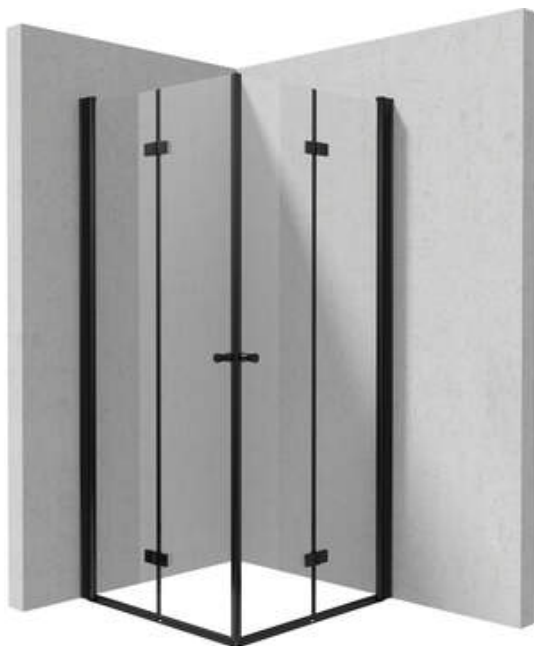

KERRIA PLUS

Shower cabin, square

Product code: KKNNX08X08

EAN: 5907650884415

Color: nero

Warranty [years]: 2

Showe cabin

Shape	square
Width [mm]	800
Length [mm]	800
Height [mm]	2000
Glass thickness [mm]	6
Glass finish	transparent
Active cover	Yes

Features:

- Safe and durable tempered glass
- TOTALWHITE transparent glass
- Reversible door that allows the cabin to be mounted on the right or left side
- Possibility to install the cabin without a shower tray, directly on the tiles
- Active Cover coating
- Dedicated to Active Cover surfaces
- Covering of assembly elements
- Precise door closing through lifting hinges
- Profiles leveling the curvature of the walls
- Hinges in the plane of the glass
- Resistance to impacts, chemicals and stains in accordance with PN-EN 14428+A1:2008 norm, confirmed by tests of the Institute of Ceramics and Building Materials
- Only the best materials, the quality of which has been confirmed by laboratory tests
- Dedicated cleaning agent, safe for cleaned surfaces