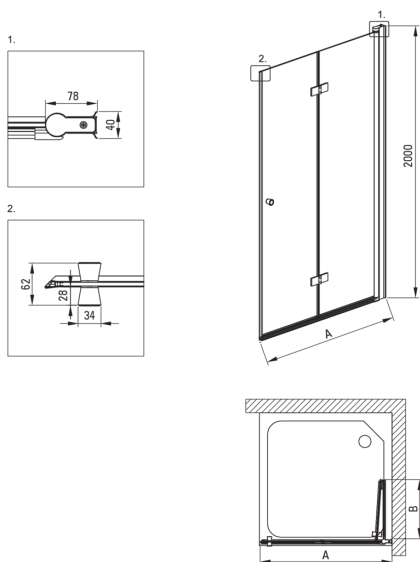

KERRIA PLUS

Shower cabin, square

Product code: KKNNX08S08

EAN: 5907650884439

Color: nero

Warranty [years]: 2

Showe cabin

| | |
|----------------------|-------------|
| Shape | square |
| Width [mm] | 800 |
| Length [mm] | 800 |
| Height [mm] | 2000 |
| Glass thickness [mm] | 6 |
| Glass finish | transparent |
| Active cover | Yes |

Features:

- Profiles leveling the curvature of the walls
- Hinges in the plane of the glass
- The railings give the structure rigidity
- Active Cover coating
- Possibility to install the cabin without a shower tray, directly on the tiles
- Dedicated to Active Cover surfaces
- TOTALWHITE transparent glass
- Safe and durable tempered glass
- Reversible door that allows the cabin to be mounted on the right or left side
- Covering of assembly elements
- Precise door closing through lifting hinges
- Resistance to impacts, chemicals and stains in accordance with PN-EN 14428+A1:2008 norm, confirmed by tests of the Institute of Ceramics and Building Materials
- Only the best materials, the quality of which has been confirmed by laboratory tests
- Dedicated cleaning agent, safe for cleaned surfaces

| Model | Size [mm] | A [mm] | B [mm] |
|---------|-----------|---------|--------|
| KTSx47P | 700x2000 | 670-685 | 285 |
| KTSx42P | 800x2000 | 770-785 | 335 |
| KTSx41P | 900x2000 | 870-885 | 385 |
| KTSx43P | 1000x2000 | 970-985 | 435 |