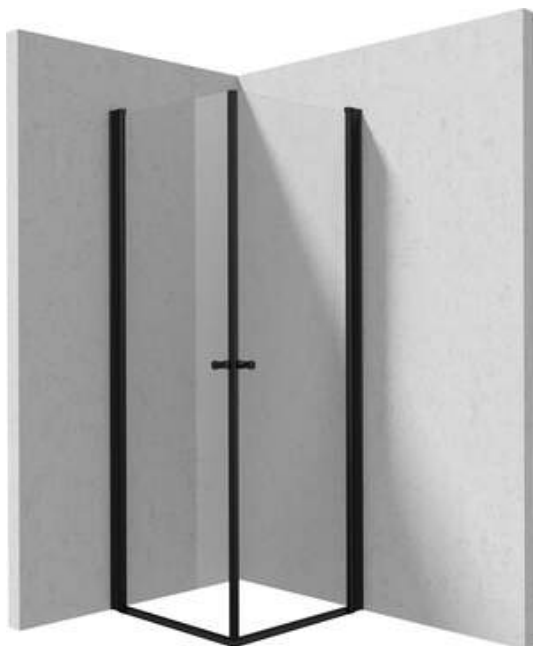

KERRIA PLUS

Shower cabin, square

Product code: KKNW08W08

EAN: 5907650885207

Color: nero

Warranty [years]: 2

Showe cabin

Shape	square
Width [mm]	800
Length [mm]	800
Height [mm]	2000
Glass thickness [mm]	6
Glass finish	transparent
Active cover	Yes

Features:

- Active Cover coating
- Profiles leveling the curvature of the walls
- Covering of assembly elements
- Safe and durable tempered glass
- Dedicated to Active Cover surfaces
- Resistance to impacts, chemicals and stains in accordance with PN-EN 14428+A1:2008 norm, confirmed by tests of the Institute of Ceramics and Building Materials
- Possibility to install the cabin without a shower tray, directly on the tiles
- Only the best materials, the quality of which has been confirmed by laboratory tests
- Dedicated cleaning agent, safe for cleaned surfaces

Model	Size [mm]	A [mm]	A + XKC00PX02 [mm]	A + KTS_X22X [mm]
KTSWX45P + KTS_X00X	500x2000	475-500	520-560	500-530
KTSWX46P + KTS_X00X	600x2000	575-600	620-660	600-630
KTSWX47P + KTS_X00X	700x2000	675-700	720-760	700-730
KTSWX42P + KTS_X00X	800x2000	775-800	820-860	800-830
KTSWX41P + KTS_X00X	900x2000	875-900	920-960	900-930