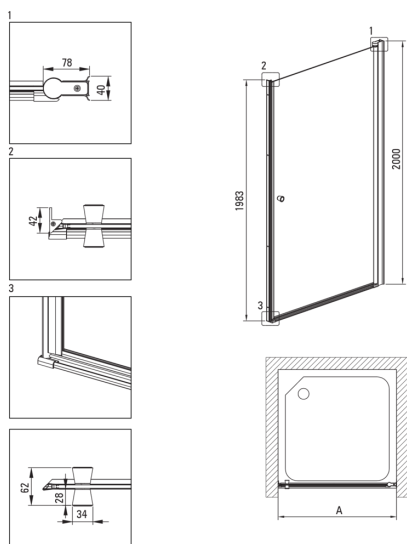

## Shower cabin, square

**Product code:** KKNW08S08

**EAN:** 5907650885245

**Color:** nero

**Warranty [years]:** 2

### Showe cabin

Shape	square
Width [mm]	800
Length [mm]	800
Height [mm]	2000
Glass thickness [mm]	6
Glass finish	transparent
Active cover	Yes

Model	Size [mm]	A [mm]	A + XKC00PX02 [mm]	A + KTS_X22X [mm]
KTSWX45P + KTS_X00X	500x2000	475-500	520-560	500-530
KTSWX46P + KTS_X00X	600x2000	575-600	620-660	600-630
KTSWX47P + KTS_X00X	700x2000	675-700	720-760	700-730
KTSWX42P + KTS_X00X	800x2000	775-800	820-860	800-830
KTSWX41P + KTS_X00X	900x2000	875-900	920-960	900-930