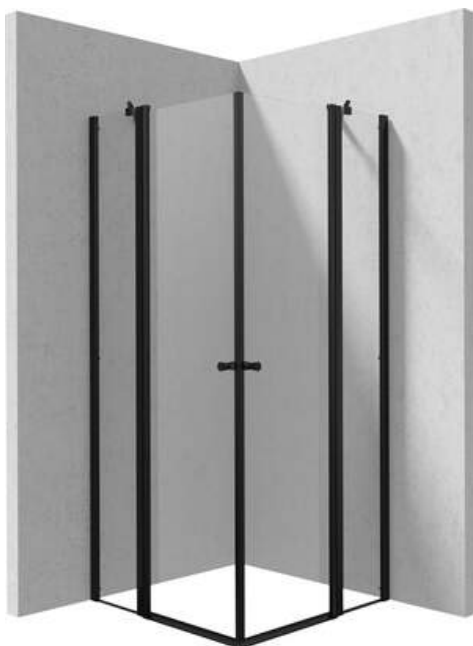

KERRIA PLUS

Shower cabin, square

Product code: KKNNU09U09

EAN: 5907650884293

Color: nero

Warranty [years]: 2

Showe cabin

Shape	square
Width [mm]	900
Length [mm]	900
Height [mm]	2000
Glass thickness [mm]	6
Glass finish	transparent
Active cover	Yes

Features:

- Profiles leveling the curvature of the walls
- Hinges in the plane of the glass
- The railings give the structure rigidity
- Active Cover coating
- Dedicated to Active Cover surfaces
- Covering of assembly elements
- Reversible door that allows the cabin to be mounted on the right or left side
- Safe and durable tempered glass
- TOTALWHITE transparent glass
- Resistance to impacts, chemicals and stains in accordance with PN-EN 14428+A1:2008 norm, confirmed by tests of the Institute of Ceramics and Building Materials
- Only the best materials, the quality of which has been confirmed by laboratory tests
- Dedicated cleaning agent, safe for cleaned surfaces

Model	Size [mm]	A [mm]	B [mm]	C [mm]	A+XKCOOPX02	A+KTS_X22X
KTSUX42P + KTS_X00X	800x2000	775-800	255-280	520	820-860	800-830
KTSUX41P + KTS_X00X	900x2000	875-900	355-380	520	920-960	900-930
KTSUX43P + KTS_X00X	1000x2000	975-1000	405-430	570	1020-1060	1000-1030
KTSUX44P + KTS_X00X	1100x2000	1075-1100	455-480	620	1120-1160	1100-1130
KTSUX45P + KTS_X00X	1200x2000	1175-1200	505-530	670	1220-1260	1200-1230