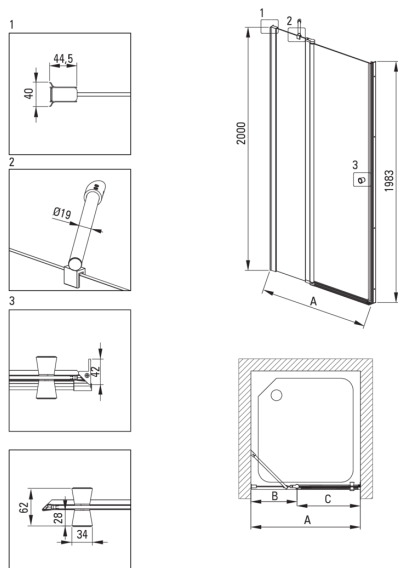

KERRIA PLUS

Shower cabin, square

Product code: KKNNU09U09

EAN: 5907650884293

Color: nero

Warranty [years]: 2

Showe cabin

Shape	square
Width [mm]	900
Length [mm]	900
Height [mm]	2000
Glass thickness [mm]	6
Glass finish	transparent
Active cover	Yes

Features:

- Profiles leveling the curvature of the walls
- Hinges in the plane of the glass
- The railings give the structure rigidity
- Active Cover coating
- Dedicated to Active Cover surfaces
- Covering of assembly elements
- Reversible door that allows the cabin to be mounted on the right or left side
- Safe and durable tempered glass
- TOTALWHITE transparent glass
- Resistance to impacts, chemicals and stains in accordance with PN-EN 14428+A1:2008 norm, confirmed by tests of the Institute of Ceramics and Building Materials
- Only the best materials, the quality of which has been confirmed by laboratory tests
- Dedicated cleaning agent, safe for cleaned surfaces

Model	Size [mm]	A [mm]	B [mm]	C [mm]	A+XKCOOPX02	A+KTS_X22X
KTSUX42P + KTS_X00X	800x2000	775-800	255-280	520	820-860	800-830
KTSUX41P + KTS_X00X	900x2000	875-900	355-380	520	920-960	900-930
KTSUX43P + KTS_X00X	1000x2000	975-1000	405-430	570	1020-1060	1000-1030
KTSUX44P + KTS_X00X	1100x2000	1075-1100	455-480	620	1120-1160	1100-1130
KTSUX45P + KTS_X00X	1200x2000	1175-1200	505-530	670	1220-1260	1200-1230