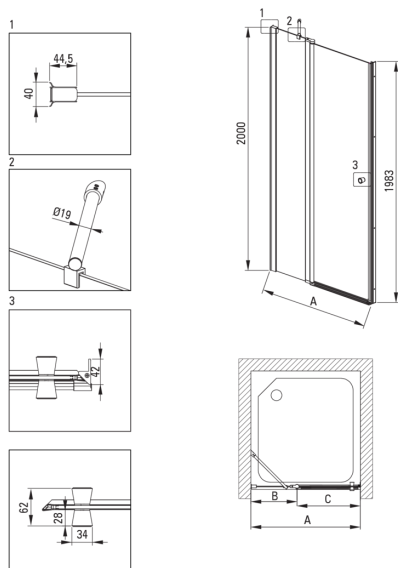

### Showe cabin

Shape	square
Width [mm]	800
Length [mm]	800
Height [mm]	2000
Glass thickness [mm]	6
Glass finish	transparent
Active cover	Yes

Model	Size [mm]	A [mm]	B [mm]	C [mm]	A+XKCO0PX02	A+KTS_X22X
KTSUX42P + KTS_X00X	800x2000	775-800	255-280	520	820-860	800-830
KTSUX41P + KTS_X00X	900x2000	875-900	355-380	520	920-960	900-930
KTSUX43P + KTS_X00X	1000x2000	975-1000	405-430	570	1020-1060	1000-1030
KTSUX44P + KTS_X00X	1100x2000	1075-1100	455-480	620	1120-1160	1100-1130
KTSUX45P + KTS_X00X	1200x2000	1175-1200	505-530	670	1220-1260	1200-1230