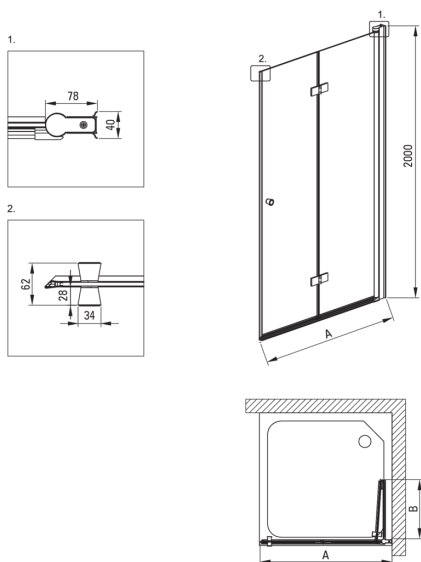

KERRIA PLUS

Shower cabin, square

Product code: KKN0X09X09

EAN: 5907650884330

Color: chrome

Warranty [years]: 2

Showe cabin

Shape	square
Width [mm]	900
Length [mm]	900
Height [mm]	2000
Glass thickness [mm]	6
Glass finish	transparent
Active cover	Yes

Features:

- Profiles leveling the curvature of the walls
- Hinges in the plane of the glass
- The railings give the structure rigidity
- Active Cover coating
- Possibility to install the cabin without a shower tray, directly on the tiles
- Dedicated to Active Cover surfaces
- TOTALWHITE transparent glass
- Safe and durable tempered glass
- Reversible door that allows the cabin to be mounted on the right or left side
- Covering of assembly elements
- Precise door closing through lifting hinges
- Resistance to impacts, chemicals and stains in accordance with PN-EN 14428+A1:2008 norm, confirmed by tests of the Institute of Ceramics and Building Materials
- Only the best materials, the quality of which has been confirmed by laboratory tests
- Dedicated cleaning agent, safe for cleaned surfaces

Model	Size [mm]	A [mm]	B [mm]
KTSx47P	700x2000	670-685	285
KTSx42P	800x2000	770-785	335
KTSx41P	900x2000	870-885	385
KTSx43P	1000x2000	970-985	435