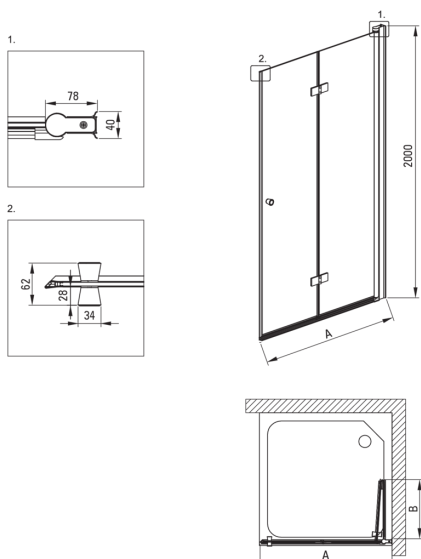

KERRIA PLUS

Shower cabin, square

Product code: KKN0X09S09

EAN: 5907650884248

Color: chrome

Warranty [years]: 2

Showe cabin

Shape	square
Width [mm]	900
Length [mm]	900
Height [mm]	2000
Glass thickness [mm]	6
Glass finish	transparent
Active cover	Yes

Features:

- Covering of assembly elements
- TOTALWHITE transparent glass
- Profiles leveling the curvature of the walls
- Safe and durable tempered glass
- Dedicated to Active Cover surfaces
- Only the best materials, the quality of which has been confirmed by laboratory tests
- Resistance to impacts, chemicals and stains in accordance with PN-EN 14428+A1:2008 norm, confirmed by tests of the Institute of Ceramics and Building Materials
- Dedicated cleaning agent, safe for cleaned surfaces
- Precise door closing through lifting hinges
- Hinges in the plane of the glass
- Active Cover coating
- Possibility to install the cabin without a shower tray, directly on the tiles

Model	Size [mm]	A [mm]	B [mm]
KTSx47P	700x2000	670-685	285
KTSx42P	800x2000	770-785	335
KTSx41P	900x2000	870-885	385
KTSx43P	1000x2000	970-985	435