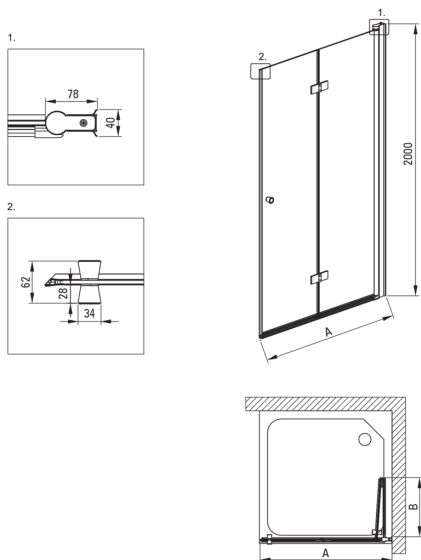

KERRIA PLUS

Shower cabin, square

Product code: KKN0X08X08

EAN: 5907650884354

Color: chrome

Warranty [years]: 2

Showe cabin

Shape	square
Width [mm]	800
Length [mm]	800
Height [mm]	2000
Glass thickness [mm]	6
Glass finish	transparent
Active cover	Yes

Features:

- Profiles leveling the curvature of the walls
- Hinges in the plane of the glass
- The railings give the structure rigidity
- Active Cover coating
- Possibility to install the cabin without a shower tray, directly on the tiles
- Dedicated to Active Cover surfaces
- TOTALWHITE transparent glass
- Safe and durable tempered glass
- Reversible door that allows the cabin to be mounted on the right or left side
- Covering of assembly elements
- Precise door closing through lifting hinges
- Resistance to impacts, chemicals and stains in accordance with PN-EN 14428+A1:2008 norm, confirmed by tests of the Institute of Ceramics and Building Materials
- Only the best materials, the quality of which has been confirmed by laboratory tests
- Dedicated cleaning agent, safe for cleaned surfaces

Model	Size [mm]	A [mm]	B [mm]
KTSx47P	700x2000	670-685	285
KTSx42P	800x2000	770-785	335
KTSx41P	900x2000	870-885	385
KTSx43P	1000x2000	970-985	435