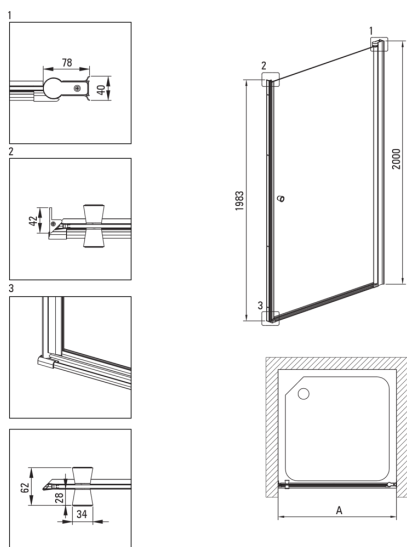

KERRIA PLUS

Shower cabin, square

Product code: KKN0W08W08

EAN: 5907650885184

Color: chrome

Warranty [years]: 2

Showe cabin

Shape	square
Width [mm]	800
Length [mm]	800
Height [mm]	2000
Glass thickness [mm]	6
Glass finish	transparent
Active cover	Yes

Model	Size [mm]	A [mm]	A + XKC00PX02 [mm]	A + KTS_X22X [mm]
KTSWX45P + KTS_X00X	500x2000	475-500	520-560	500-530
KTSWX46P + KTS_X00X	600x2000	575-600	620-660	600-630
KTSWX47P + KTS_X00X	700x2000	675-700	720-760	700-730
KTSWX42P + KTS_X00X	800x2000	775-800	820-860	800-830
KTSWX41P + KTS_X00X	900x2000	875-900	920-960	900-930