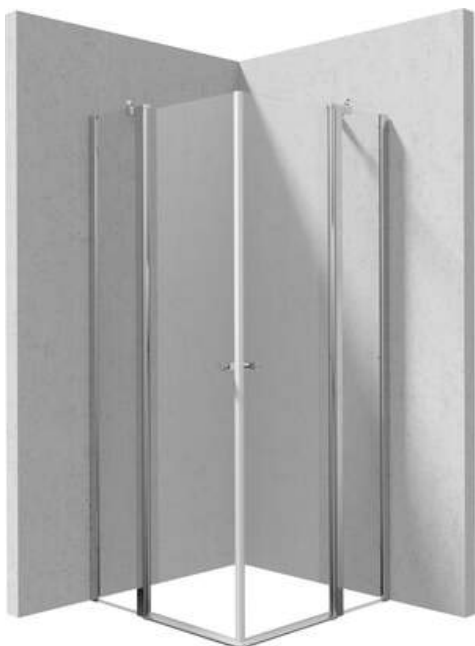

KERRIA PLUS

Shower cabin, square

Product code: KKN0U08U08

EAN: 5907650884286

Color: chrome

Warranty [years]: 2

Showe cabin

Shape	square
Width [mm]	800
Length [mm]	800
Height [mm]	2000
Glass thickness [mm]	6
Glass finish	transparent
Active cover	Yes

Features:

- Active Cover coating
- Dedicated to Active Cover surfaces
- Profiles leveling the curvature of the walls
- Hinges in the plane of the glass
- The railings give the structure rigidity
- Possibility to install the cabin without a shower tray, directly on the tiles
- Reversible door that allows the cabin to be mounted on the right or left side
- Safe and durable tempered glass
- TOTALWHITE transparent glass
- Precise door closing through lifting hinges
- Resistance to impacts, chemicals and stains in accordance with PN-EN 14428+A1:2008 norm, confirmed by tests of the Institute of Ceramics and Building Materials
- Only the best materials, the quality of which has been confirmed by laboratory tests
- Dedicated cleaning agent, safe for cleaned surfaces

Model	Size [mm]	A [mm]	B [mm]	C [mm]	A+XKCO0PX02	A+KTS_X22X
KTSUX42P + KTS_X00X	800x2000	775-800	255-280	520	820-860	800-830
KTSUX41P + KTS_X00X	900x2000	875-900	355-380	520	920-960	900-930
KTSUX43P + KTS_X00X	1000x2000	975-1000	405-430	570	1020-1060	1000-1030
KTSUX44P + KTS_X00X	1100x2000	1075-1100	455-480	620	1120-1160	1100-1130
KTSUX45P + KTS_X00X	1200x2000	1175-1200	505-530	670	1220-1260	1200-1230