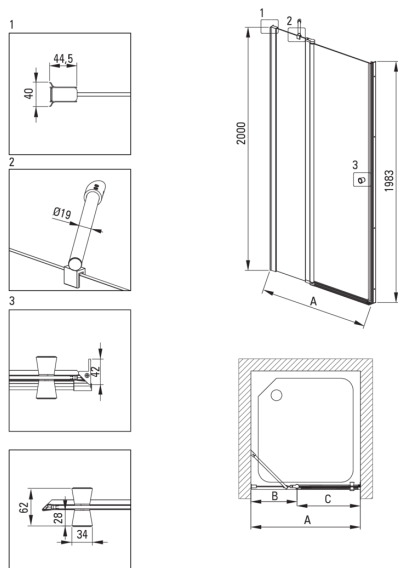

KERRIA PLUS

Shower cabin, square

Product code: KKN0U08S08

EAN: 5907650884316

Color: chrome

Warranty [years]: 2

Showe cabin

Shape	square
Width [mm]	800
Length [mm]	800
Height [mm]	2000
Glass thickness [mm]	6
Glass finish	transparent
Active cover	Yes

Features:

- Active Cover coating
- Dedicated to Active Cover surfaces
- Covering of assembly elements
- TOTALWHITE transparent glass
- Profiles leveling the curvature of the walls
- Safe and durable tempered glass
- Reversible door that allows the cabin to be mounted on the right or left side
- Precise door closing through lifting hinges
- Resistance to impacts, chemicals and stains in accordance with PN-EN 14428+A1:2008 norm, confirmed by tests of the Institute of Ceramics and Building Materials
- Only the best materials, the quality of which has been confirmed by laboratory tests
- Dedicated cleaning agent, safe for cleaned surfaces

Model	Size [mm]	A [mm]	B [mm]	C [mm]	A+XKCO0PX02	A+KTS_X22X
KTSUX42P + KTS_X00X	800x2000	775-800	255-280	520	820-860	800-830
KTSUX41P + KTS_X00X	900x2000	875-900	355-380	520	920-960	900-930
KTSUX43P + KTS_X00X	1000x2000	975-1000	405-430	570	1020-1060	1000-1030
KTSUX44P + KTS_X00X	1100x2000	1075-1100	455-480	620	1120-1160	1100-1130
KTSUX45P + KTS_X00X	1200x2000	1175-1200	505-530	670	1220-1260	1200-1230