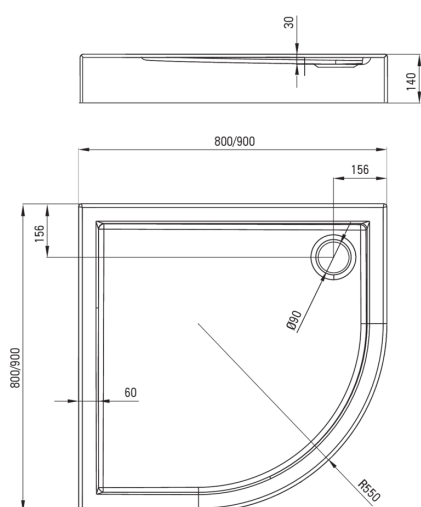

JASMIN

Acrylic shower tray, half round

Product code: KGJ_054B

EAN: 5907650809623

Color: white

Warranty [years]: 2

Shower tray

Material	acrylic
Shape	half round
Width [mm]	800
Length [mm]	800
Height [mm]	140

Features:

- Durable acrylic material that maintains its shine and color
- Attention: waste trap NHC_029C can be used with the shower tray
- Dedicated cleaning agent, safe for cleaned surfaces
- Only the best materials, the quality of which has been confirmed by laboratory tests