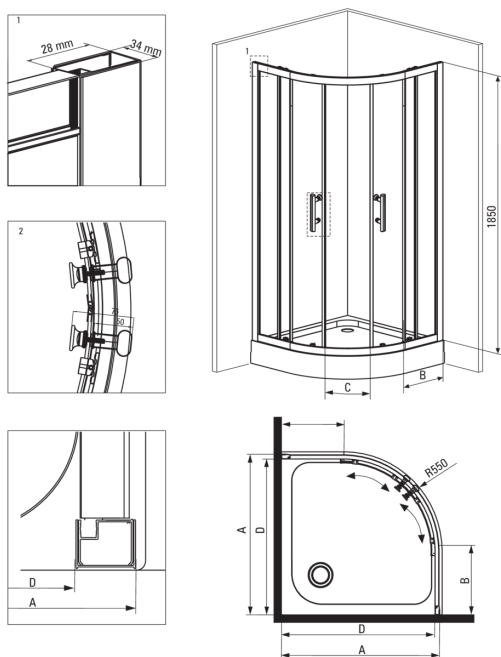

JASMIN

Shower cabin, half round

Product code: KGJ_052P

EAN: 5908212065594

Color: chrome

Warranty [years]: 2

Showe cabin

Shape	half round
Width [mm]	800
Length [mm]	800
Height [mm]	1850
Glass thickness [mm]	5
Glass finish	transparent
Active cover	Yes

Features:

- Only the best materials, the quality of which has been confirmed by laboratory tests
- Safe and durable tempered glass
- Bottom rollers allow for the door detachment and easier product care
- Dedicated to Active Cover surfaces
- Covering of assembly elements
- Possibility to install the cabin without a shower tray, directly on the tiles
- Profiles leveling the curvature of the walls
- Hydrophobic Active-Cover coating that makes it easier for water to run off the glass
- Dedicated cleaning agent, safe for cleaned surfaces
- Resistance to impacts, chemicals and stains in accordance with PN-EN 14428+A1:2008 norm, confirmed by tests of the Institute of Ceramics and Building Materials

Model	Size	(mm)	B (mm)	C (mm)	D (mm)
KGJ_052P	800x800	785-795	278	435	755
KGJ_051P	900x900	885-895	348	520	855