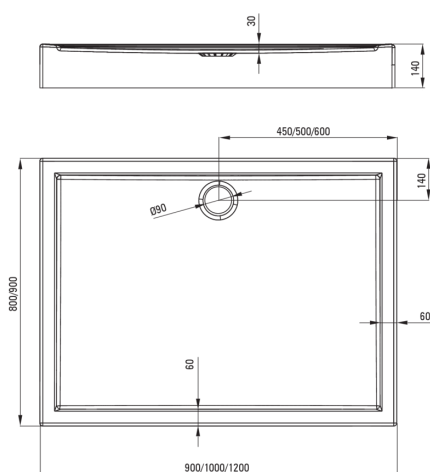

JASMIN

Acrylic shower tray, rectangular

Product code: KGJ_046B

EAN: 5907650809630

Color: white

Warranty [years]: 2

Shower tray

Material	acrylic
Shape	rectangular
Width [mm]	800
Length [mm]	1000
Height [mm]	140

Features:

- Durable acrylic material that maintains its shine and color
- Attention: waste trap NHC_029C can be used with the shower tray
- Dedicated cleaning agent, safe for cleaned surfaces
- Only the best materials, the quality of which has been confirmed by laboratory tests