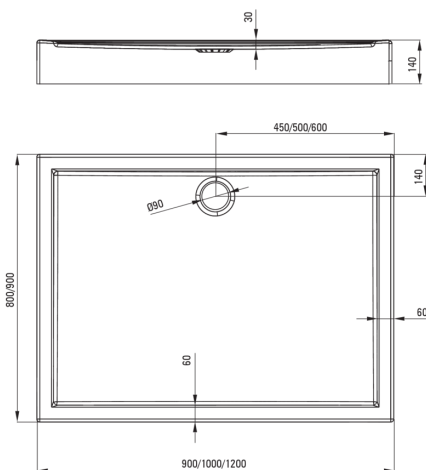

JASMIN

Acrylic shower tray, rectangular

Product code: KGJ_045B

EAN: 5907650809647

Color: white

Warranty [years]: 2

Shower tray

Material	acrylic
Shape	rectangular
Width [mm]	900
Length [mm]	1000
Height [mm]	140

Features:

- Durable acrylic material that maintains its shine and color
- Attention: waste trap NHC_029C can be used with the shower tray
- Dedicated cleaning agent, safe for cleaned surfaces
- Only the best materials, the quality of which has been confirmed by laboratory tests