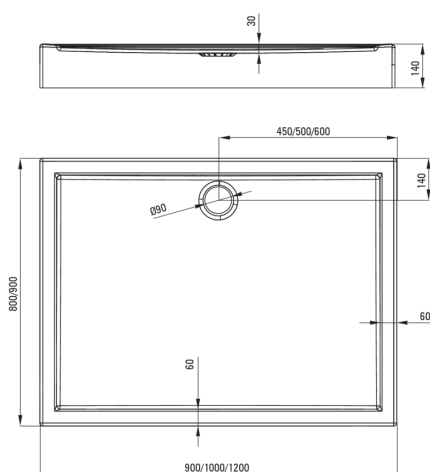

JASMIN

Acrylic shower tray, rectangular

Product code: KGJ_044B

EAN: 5907650809654

Color: white

Warranty [years]: 2

Shower tray

Material	acrylic
Shape	rectangular
Width [mm]	800
Length [mm]	1200
Height [mm]	140

Features:

- Durable acrylic material that maintains its shine and color
- Attention: waste trap NHC_029C can be used with the shower tray
- Dedicated cleaning agent, safe for cleaned surfaces
- Only the best materials, the quality of which has been confirmed by laboratory tests