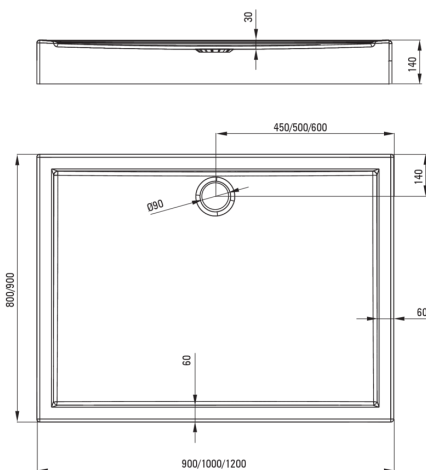

JASMIN

Acrylic shower tray, rectangular

Product code: KGJ_043B

EAN: 5907650809661

Color: white

Warranty [years]: 2

Shower tray

Material	acrylic
Shape	rectangular
Width [mm]	900
Length [mm]	1200
Height [mm]	140

Features:

- Durable acrylic material that maintains its shine and color
- Attention: waste trap NHC_029C can be used with the shower tray
- Dedicated cleaning agent, safe for cleaned surfaces
- Only the best materials, the quality of which has been confirmed by laboratory tests