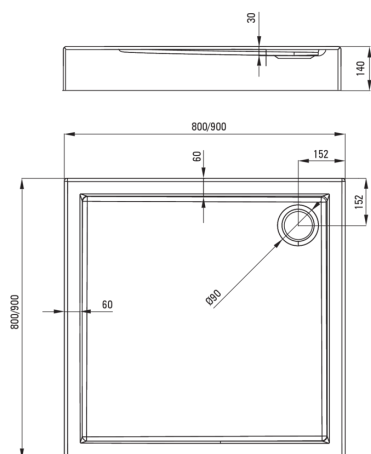

JASMIN

Acrylic shower tray, square

Product code: KGJ_042B

EAN: 5908212099568

Color: white

Warranty [years]: 2

Shower tray

Material	acrylic
Shape	square
Width [mm]	800
Length [mm]	800
Height [mm]	140

Features:

- Durable acrylic material that maintains its shine and color
- Attention: waste trap NHC_029C can be used with the shower tray
- Dedicated cleaning agent, safe for cleaned surfaces
- Only the best materials, the quality of which has been confirmed by laboratory tests