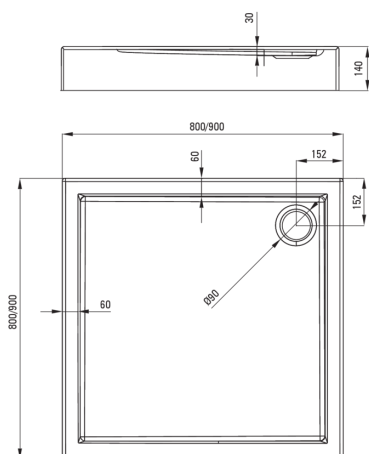

JASMIN

Acrylic shower tray, square

Product code: KGJ_041B

EAN: 5908212099551

Color: white

Warranty [years]: 2

Shower tray

Material	acrylic
Shape	square
Width [mm]	900
Length [mm]	900
Height [mm]	140

Features:

- Durable acrylic material that maintains its shine and color
- Attention: waste trap NHC_029C can be used with the shower tray
- Dedicated cleaning agent, safe for cleaned surfaces
- Only the best materials, the quality of which has been confirmed by laboratory tests