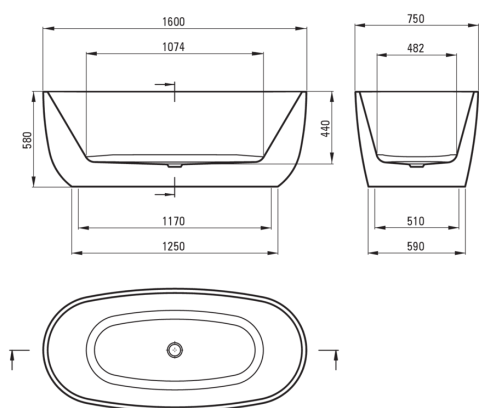

ALPINIA

Acrylic bathtub, freestanding

Product code: KDU_016W

EAN: 5907650867265

Color: white

Warranty [years]: 2

Bathtub

Material	acrylic
Width [mm]	750
Length [mm]	1600
Height [mm]	580
Installation method	freestanding

Features:

- Easy to clean and maintain
- Freedom in choosing the faucet - wall-mounted, concealed or floor-mounted
- The set includes a waste trap with a click-clack plug
- The offer includes a cleaning agent for fixtures in all colors