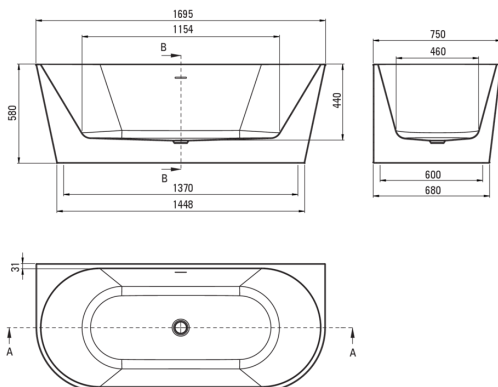

SILIA

Acrylic bathtub, back-to-wall/ freestanding

deante

Product code: KDS_017W

EAN: 5907650841647

Color: white

Warranty [years]: 2

Bathtub

Material	acrylic
Width [mm]	750
Length [mm]	1695
Height [mm]	580
Installation method	wall-mounted, freestanding

Features:

- Easy to clean and maintain
- Flexible arrangement - free-standing or back-to-wall bathtub
- Freedom in choosing the faucet - wall-mounted, concealed or floor-mounted
- Dedicated cleaning agent, safe for cleaned surfaces
- Only the best materials, the quality of which has been confirmed by laboratory tests