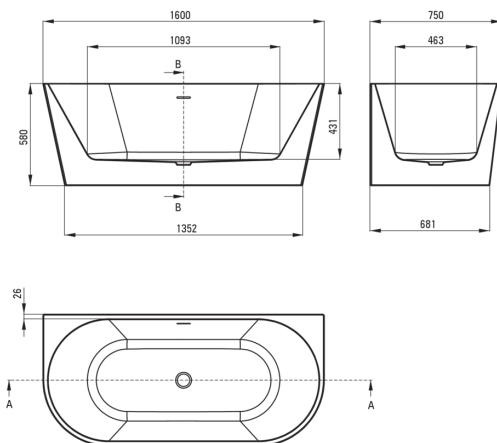

SILIA

Acrylic bathtub, back-to-wall/ freestanding

deante

Product code: KDS_016W

EAN: 5907650830818

Color: white

Warranty [years]: 2

Bathtub

Material	acrylic
Width [mm]	750
Length [mm]	1600
Height [mm]	580
Installation method	wall-mounted, freestanding

Features:

- Easy to clean and maintain
- Flexible arrangement - free-standing or back-to-wall bathtub
- Freedom in choosing the faucet - wall-mounted, concealed or floor-mounted
- Only the best materials, the quality of which has been confirmed by laboratory tests
- Durable acrylic material that maintains its shine and color
- Dedicated cleaning agent, safe for cleaned surfaces