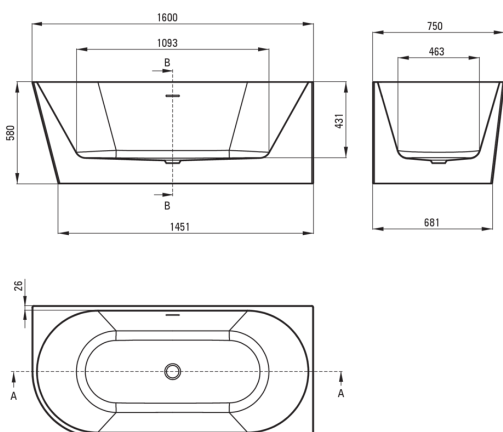

SILIA

Acrylic bathtub, corner/free-standing

Product code: KDS_016P

EAN: 5907650830849

Color: white

Warranty [years]: 2

Bathtub

Material	acrylic
Width [mm]	750
Length [mm]	1600
Height [mm]	580
Installation method	wall-mounted, freestanding

Features:

- Easy to clean and maintain
- Flexible arrangement - free-standing or back-to-wall bathtub
- The set includes a waste trap with a click-clack plug
- Freedom in choosing the faucet - wall-mounted, concealed or floor-mounted
- Dedicated cleaning agent, safe for cleaned surfaces
- Durable acrylic material that maintains its shine and color
- Only the best materials, the quality of which has been confirmed by laboratory tests