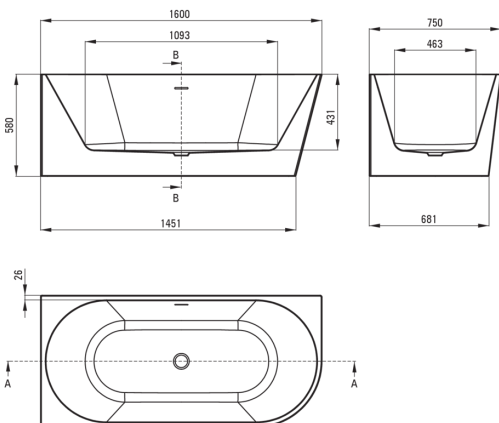

SILIA

Acrylic bathtub, corner/free-standing

Product code: KDS_016L

EAN: 5907650830832

Color: white

Warranty [years]: 2

Bathtub

Material	acrylic
Width [mm]	750
Length [mm]	1600
Height [mm]	580
Installation method	wall-mounted, freestanding

Features:

- Easy to clean and maintain
- Flexible arrangement - free-standing or back-to-wall bathtub
- The set includes a waste trap with a click-clack plug
- Freedom in choosing the faucet - wall-mounted, concealed or floor-mounted
- Dedicated cleaning agent, safe for cleaned surfaces
- Durable acrylic material that maintains its shine and color
- Only the best materials, the quality of which has been confirmed by laboratory tests