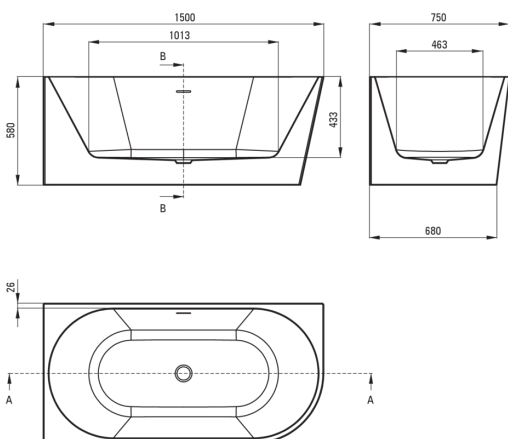

SILIA

Acrylic bathtub, corner/free-standing

Product code: KDS_015L

EAN: 5907650830856

Color: white

Warranty [years]: 2

Bathtub

Material	acrylic
Width [mm]	750
Length [mm]	1500
Height [mm]	580
Installation method	wall-mounted, freestanding

Features:

- Flexible arrangement - free-standing or back-to-wall bathtub
- The set includes a waste trap with a click-clack plug
- Freedom in choosing the faucet - wall-mounted, concealed or floor-mounted
- Easy to clean and maintain
- Dedicated cleaning agent, safe for cleaned surfaces
- Durable acrylic material that maintains its shine and color
- Only the best materials, the quality of which has been confirmed by laboratory tests