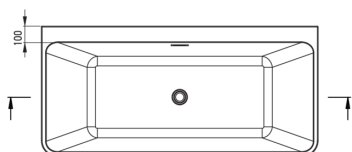

HIACYNT

Acrylic bathtub, back-to-wall/ freestanding

Product code: KDH_017W

EAN: 5907650875352

Color: white

Warranty [years]: 2

Bathtub

Material	acrylic
Width [mm]	800
Length [mm]	1700
Height [mm]	580
Installation method	wall-mounted, freestanding

Features:

- Easy to clean and maintain
- Flexible arrangement - free-standing or back-to-wall bathtub
- The set includes a waste trap with a click-clack plug
- Freedom in choosing the faucet - wall-mounted, concealed, floor-mounted, 1-, 3- and 4-hole
- Dedicated cleaning agent, safe for cleaned surfaces
- Only the best materials, the quality of which has been confirmed by laboratory tests
- Durable acrylic material that maintains its shine and color