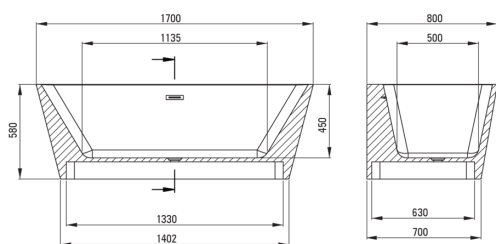

HIACYNT

Acrylic bathtub, back-to-wall/ freestanding

Product code: KDH_017W

EAN: 5907650875352

Color: white

Warranty [years]: 2

Bathtub

Material	acrylic
Width [mm]	800
Length [mm]	1700
Height [mm]	580
Installation method	wall-mounted, freestanding

Features:

- Easy to clean and maintain
- Flexible arrangement - free-standing or back-to-wall bathtub
- The set includes a waste trap with a click-clack plug
- Freedom in choosing the faucet - wall-mounted, concealed, floor-mounted, 1-, 3- and 4-hole
- Dedicated cleaning agent, safe for cleaned surfaces
- Only the best materials, the quality of which has been confirmed by laboratory tests
- Durable acrylic material that maintains its shine and color