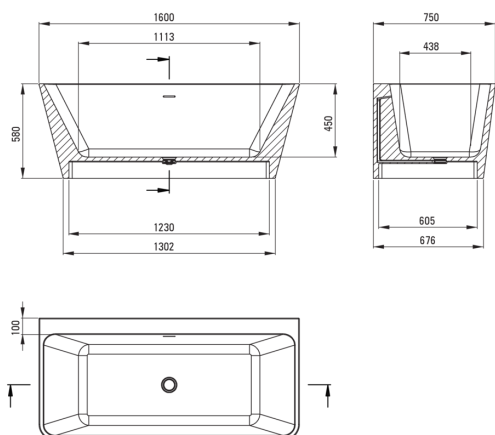

HIACYNT

Acrylic bathtub, back-to-wall/ freestanding

Product code: KDH_016W

EAN: 5907650875345

Color: white

Warranty [years]: 2

Bathtub

Material	acrylic
Width [mm]	750
Length [mm]	1600
Height [mm]	580
Installation method	wall-mounted, freestanding

Features:

- Easy to clean and maintain
- Flexible arrangement - free-standing or back-to-wall bathtub
- The set includes a waste trap with a click-clack plug
- Freedom in choosing the faucet - wall-mounted, concealed, floor-mounted, 1-, 3- and 4-hole
- Dedicated cleaning agent, safe for cleaned surfaces
- Only the best materials, the quality of which has been confirmed by laboratory tests
- Durable acrylic material that maintains its shine and color