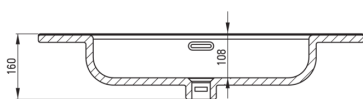

Features:

- Hard and durable ceramics does not lose its properties with long use
- Antibacterial coating, preventing the growth of microorganisms
- Only the best materials, the quality of which has been confirmed by laboratory tests
- Dedicated cleaning agent, safe for cleaned surfaces