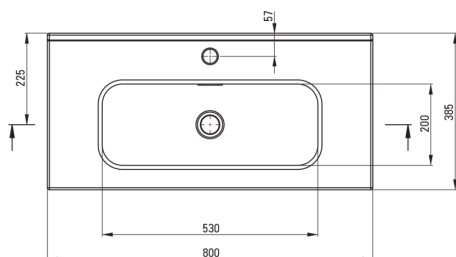

Features:

- Hard and durable ceramics does not lose its properties with long use
- Antibacterial coating, preventing the growth of microorganisms
- Only the best materials, the quality of which has been confirmed by laboratory tests
- Dedicated cleaning agent, safe for cleaned surfaces