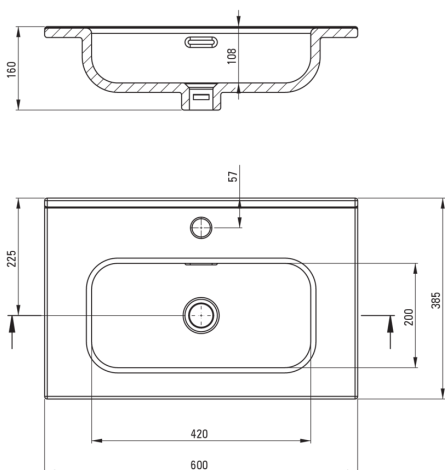

Features:

- Hard and durable ceramics does not lose its properties with long use
- Antibacterial coating, preventing the growth of microorganisms
- Only the best materials, the quality of which has been confirmed by laboratory tests
- Dedicated cleaning agent, safe for cleaned surfaces