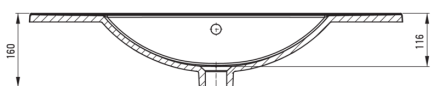

Features:

- Hard and durable ceramics does not lose its properties with long use
- Antibacterial coating, preventing the growth of microorganisms
- Only the best materials, the quality of which has been confirmed by laboratory tests
- Dedicated cleaning agent, safe for cleaned surfaces