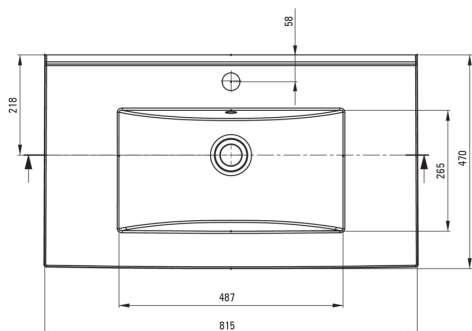

Features:

- Hard and durable ceramics does not lose its properties with long use
- Antibacterial coating, preventing the growth of microorganisms
- Only the best materials, the quality of which has been confirmed by laboratory tests
- Dedicated cleaning agent, safe for cleaned surfaces