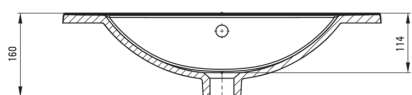

TUBO

Ceramic washbasin, recessed

Product code: CTU_646M

EAN: 5907650880301

Color: white

Warranty [years]: 10

Washbasin

Material	ceramic
Width [mm]	465
Length [mm]	615
Height [mm]	160
Installation method	furniture, recessed

Features:

- Hard and durable ceramics does not lose its properties with long use
- Antibacterial coating, preventing the growth of microorganisms
- Only the best materials, the quality of which has been confirmed by laboratory tests
- Dedicated cleaning agent, safe for cleaned surfaces