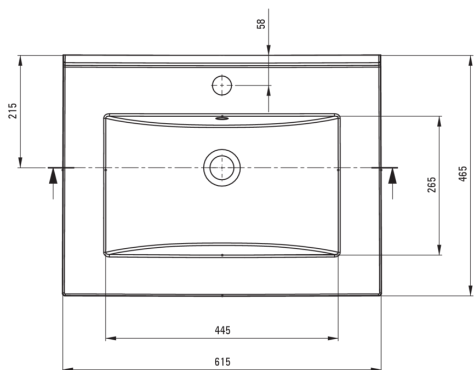

TUBO

Ceramic washbasin, recessed

Product code: CTU_646M

EAN: 5907650880301

Color: white

Warranty [years]: 10

Washbasin

Material	ceramic
Width [mm]	465
Length [mm]	615
Height [mm]	160
Installation method	furniture, recessed

Features:

- Hard and durable ceramics does not lose its properties with long use
- Antibacterial coating, preventing the growth of microorganisms
- Only the best materials, the quality of which has been confirmed by laboratory tests
- Dedicated cleaning agent, safe for cleaned surfaces