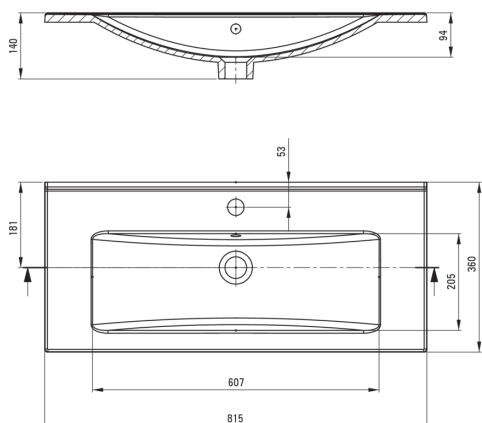

TUBO

Ceramic washbasin, recessed

Product code: CTU_638M

EAN: 5907650880332

Color: white

Warranty [years]: 10

Washbasin

Material	ceramic
Width [mm]	360
Length [mm]	815
Height [mm]	140
Installation method	furniture, recessed

Features:

- Hard and durable ceramics does not lose its properties with long use
- Antibacterial coating, preventing the growth of microorganisms
- Only the best materials, the quality of which has been confirmed by laboratory tests
- Dedicated cleaning agent, safe for cleaned surfaces