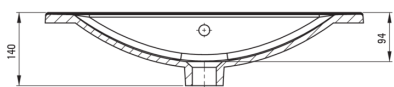

TUBO

Ceramic washbasin, recessed

Product code: CTU_636M

EAN: 5907650880325

Color: white

Warranty [years]: 10

Washbasin

Material	ceramic
Width [mm]	360
Length [mm]	615
Height [mm]	140
Installation method	furniture, recessed

Features:

- Hard and durable ceramics does not lose its properties with long use
- Antibacterial coating, preventing the growth of microorganisms
- Only the best materials, the quality of which has been confirmed by laboratory tests
- Dedicated cleaning agent, safe for cleaned surfaces