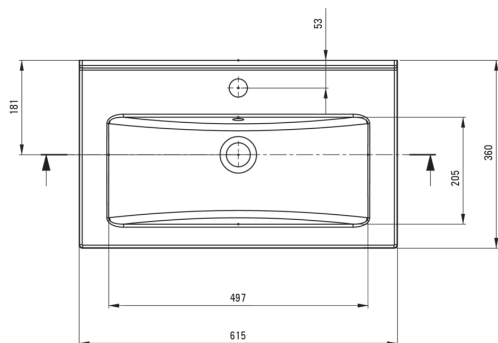

TUBO

Ceramic washbasin, recessed

Product code: CTU_636M

EAN: 5907650880325

Color: white

Warranty [years]: 10

Washbasin

Material	ceramic
Width [mm]	360
Length [mm]	615
Height [mm]	140
Installation method	furniture, recessed

Features:

- Hard and durable ceramics does not lose its properties with long use
- Antibacterial coating, preventing the growth of microorganisms
- Only the best materials, the quality of which has been confirmed by laboratory tests
- Dedicated cleaning agent, safe for cleaned surfaces