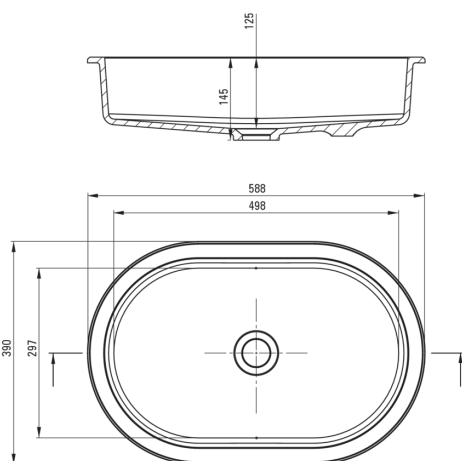

SILIA

Granite washbasin, undermount/inset

Product code: CQS_TU6U
EAN: 5907650841920
Color: anthracite metallic
Warranty [years]: 10

Washbasin

Material	granite
Width [mm]	390
Length [mm]	588
Height [mm]	145
Installation method	under mounted

Features:

- Only the best materials, the quality of which has been confirmed by laboratory tests
- Properties of Deante granite: resistance to impact, high temperature, discoloration, thermal shock
- Hydrophobic properties repel water molecules
- The finish enriched with silver ions adds antiseptic properties
- Dedicated cleaning agent, safe for cleaned surfaces